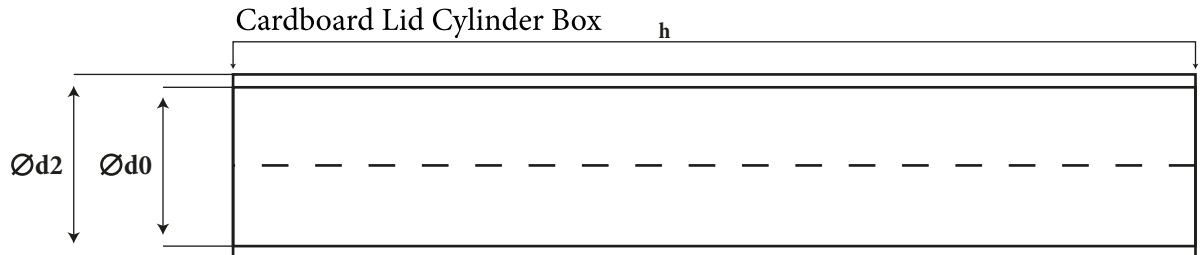

Cardboard Lid Cylinder Box	1	d0	d2	h
	2	46	53	min-10 / max-60
	3	62	68	min-10 / max-60
	4	73	78	min-10 / max-60
	5	79	86	min-10 / max-60
	6	87	93	min-10 / max-60
	7	96	102	min-10 / max-60
	8	120	126	min-10 / max-60
	9	125	131	min-10 / max-60
	10	143	150	min-10 / max-60
	11	157	162	min-10 / max-60

(d0) and (d2) values are calculated in **mm**, while the (h) value is calculated in **cm**