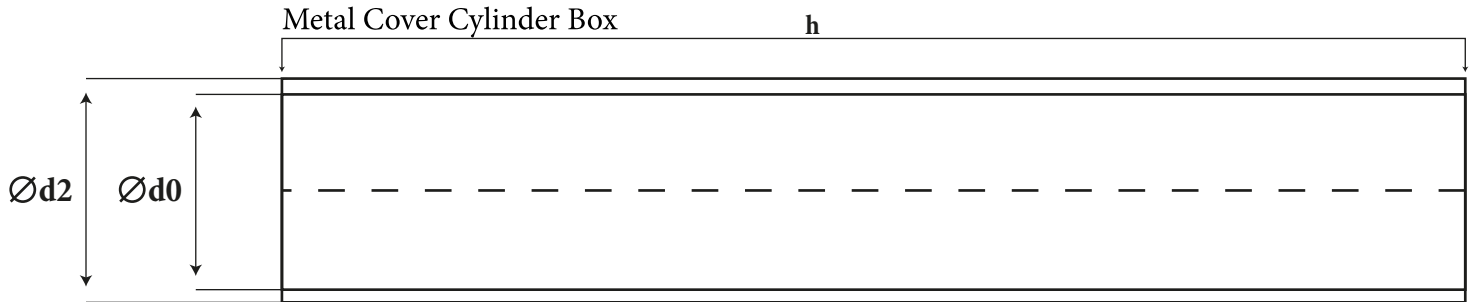

Metal Cover Cylinder Box	1	d0	d2	h
	2	65	68	min-6 / max-40
	3	73	75	min-6 / max-40
	4	76	78	min-6 / max-40
	5	90	93	min-6 / max-40
	6	100	102	min-6 / max-40

(d0) and (d2) values are calculated in **mm**, while the (h) value is calculated in **cm**