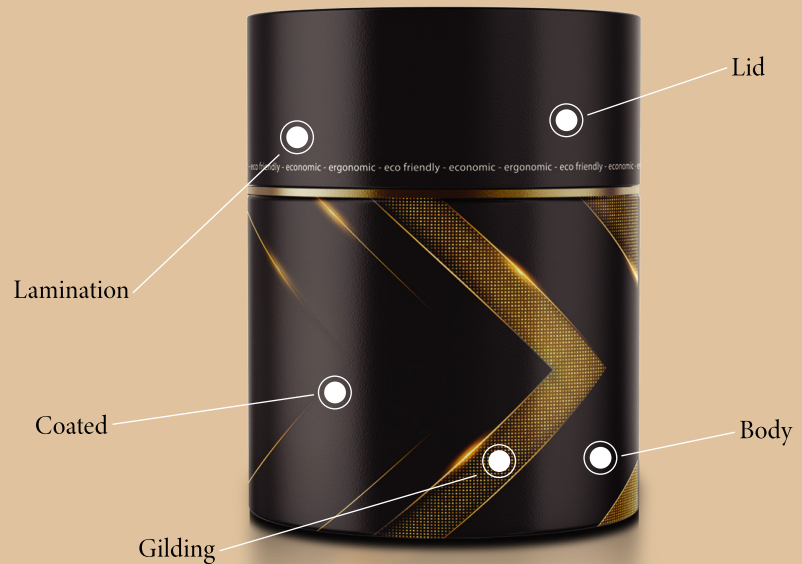

tea-coffee

cosmetic

textile

glass products

nuts

02 Cylinder Boxes

When choosing packaging for your products, you should consider several factors to make the right decision. These include durability, the environmental impact of the materials used in production, and cost-effectiveness. The main feature of cylindrical boxes is that they are made from recycled materials.

This way, they are among the products with the least environmental impact. Their round shape makes them more durable compared to other boxes, thereby protecting the products inside from breakage. With the right design, they can create eye-catching packaging. Metal lids can be applied according to preference.

OPTIONS

- ✓ Height 10 cm - 60 cm
- ✓ Diameter 4 cm - 16 cm
- ✓ Paper options
- ✓ No Color Limitation
- ✓ Cellophane
- ✓ Varnish
- ✓ Gilding
- ✓ Metal Cover
- ✓ Colored Inner Chamber
- ✓ Carrying Cord

When choosing packaging for your product, the options above will assist you. For example, if you have a glass bottle product, placing sponge or styrofoam inside the box can provide extra strength. Visual appeal can be enhanced with post-printing applications such as foil stamping or embossing.